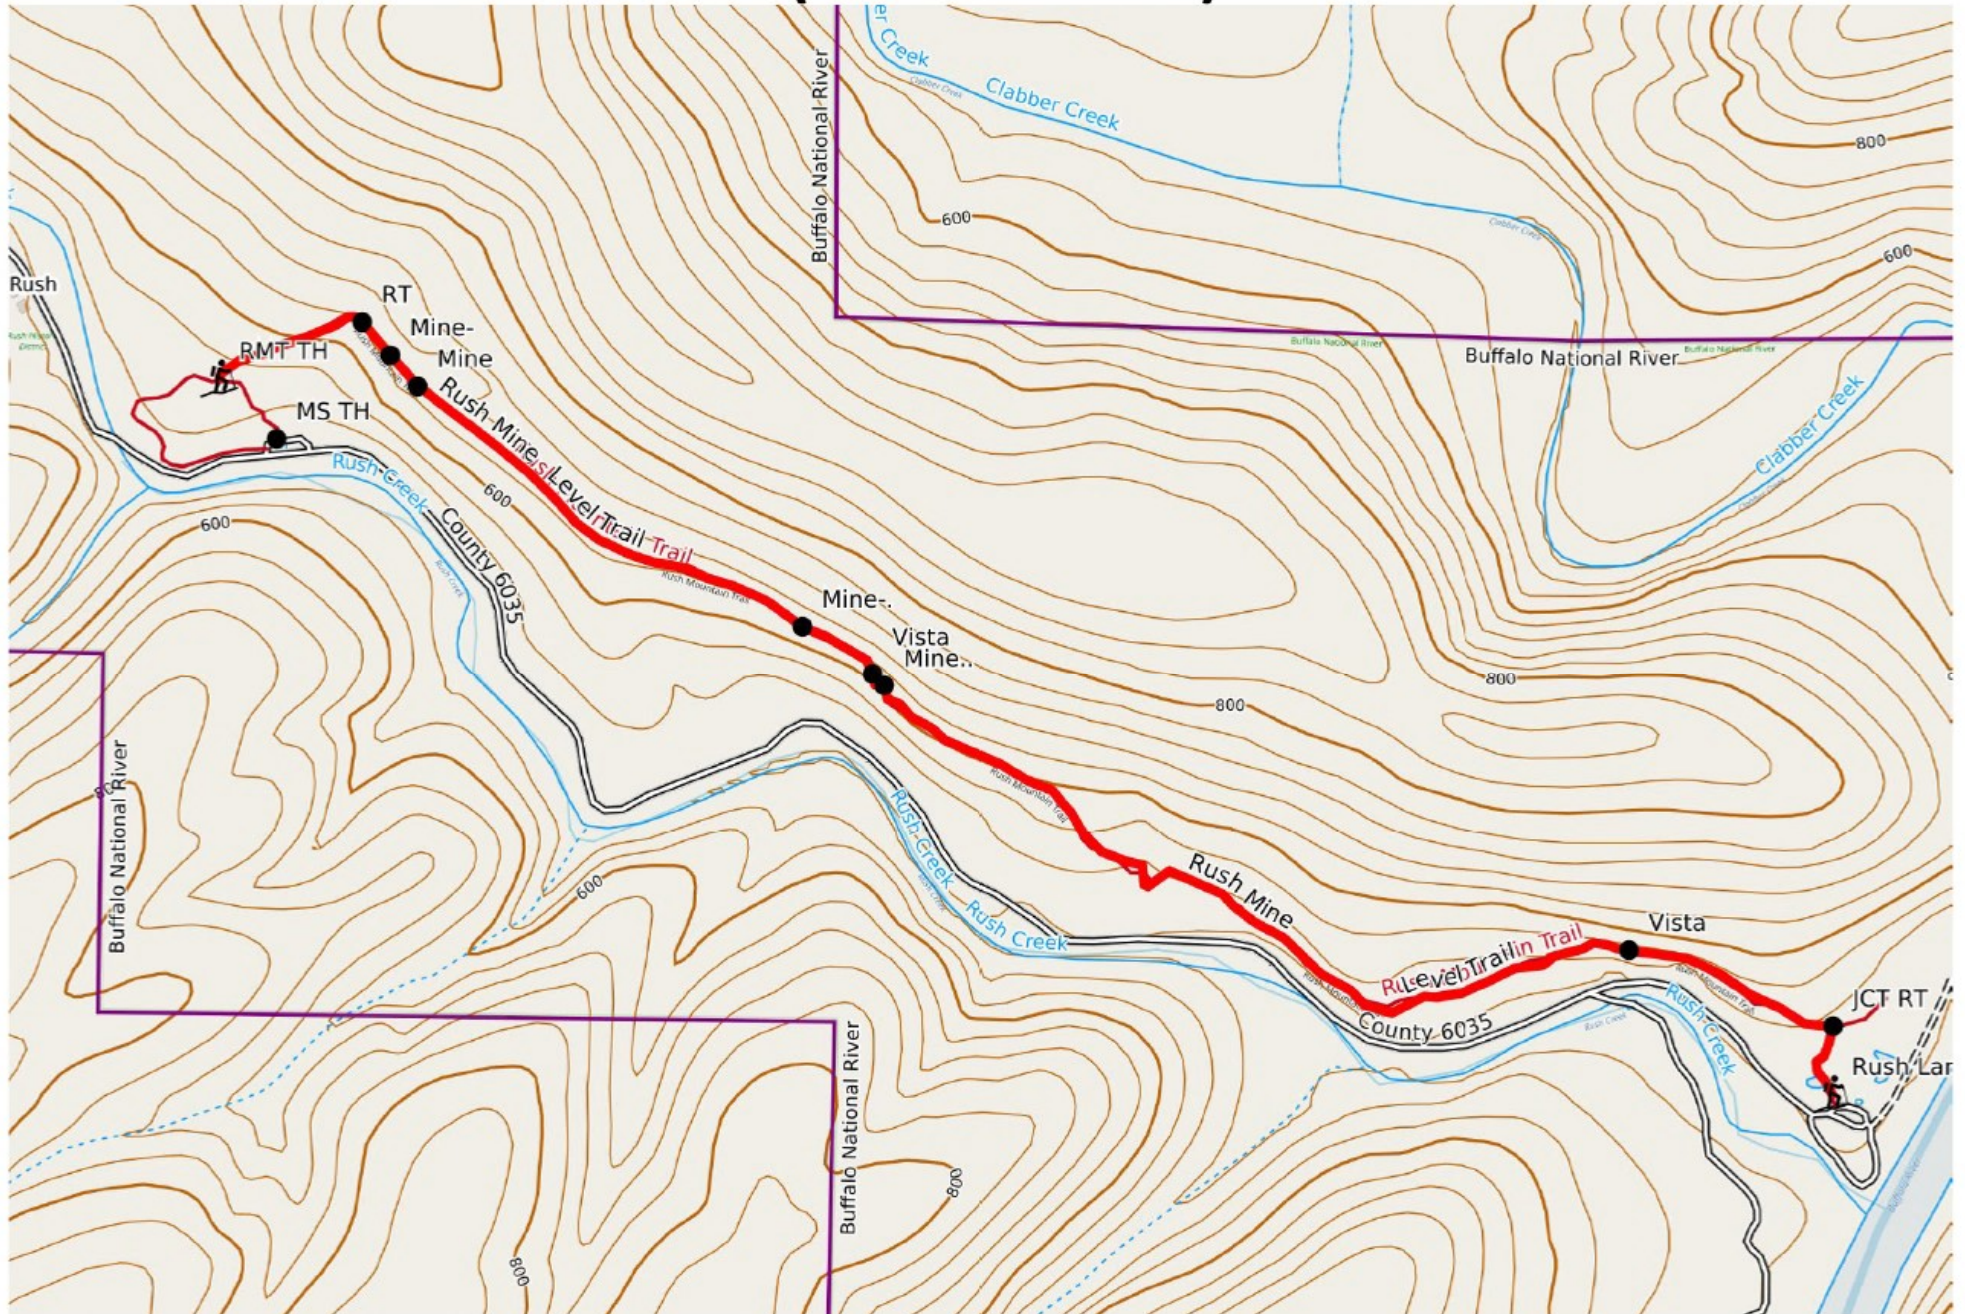

# Rush Mine Level Trail (Buffalo River) - Arklahoma Hiker

Mercator Projection  
WGS84  
UTM Zone 15S  
CALTPO

MN  
0.0°