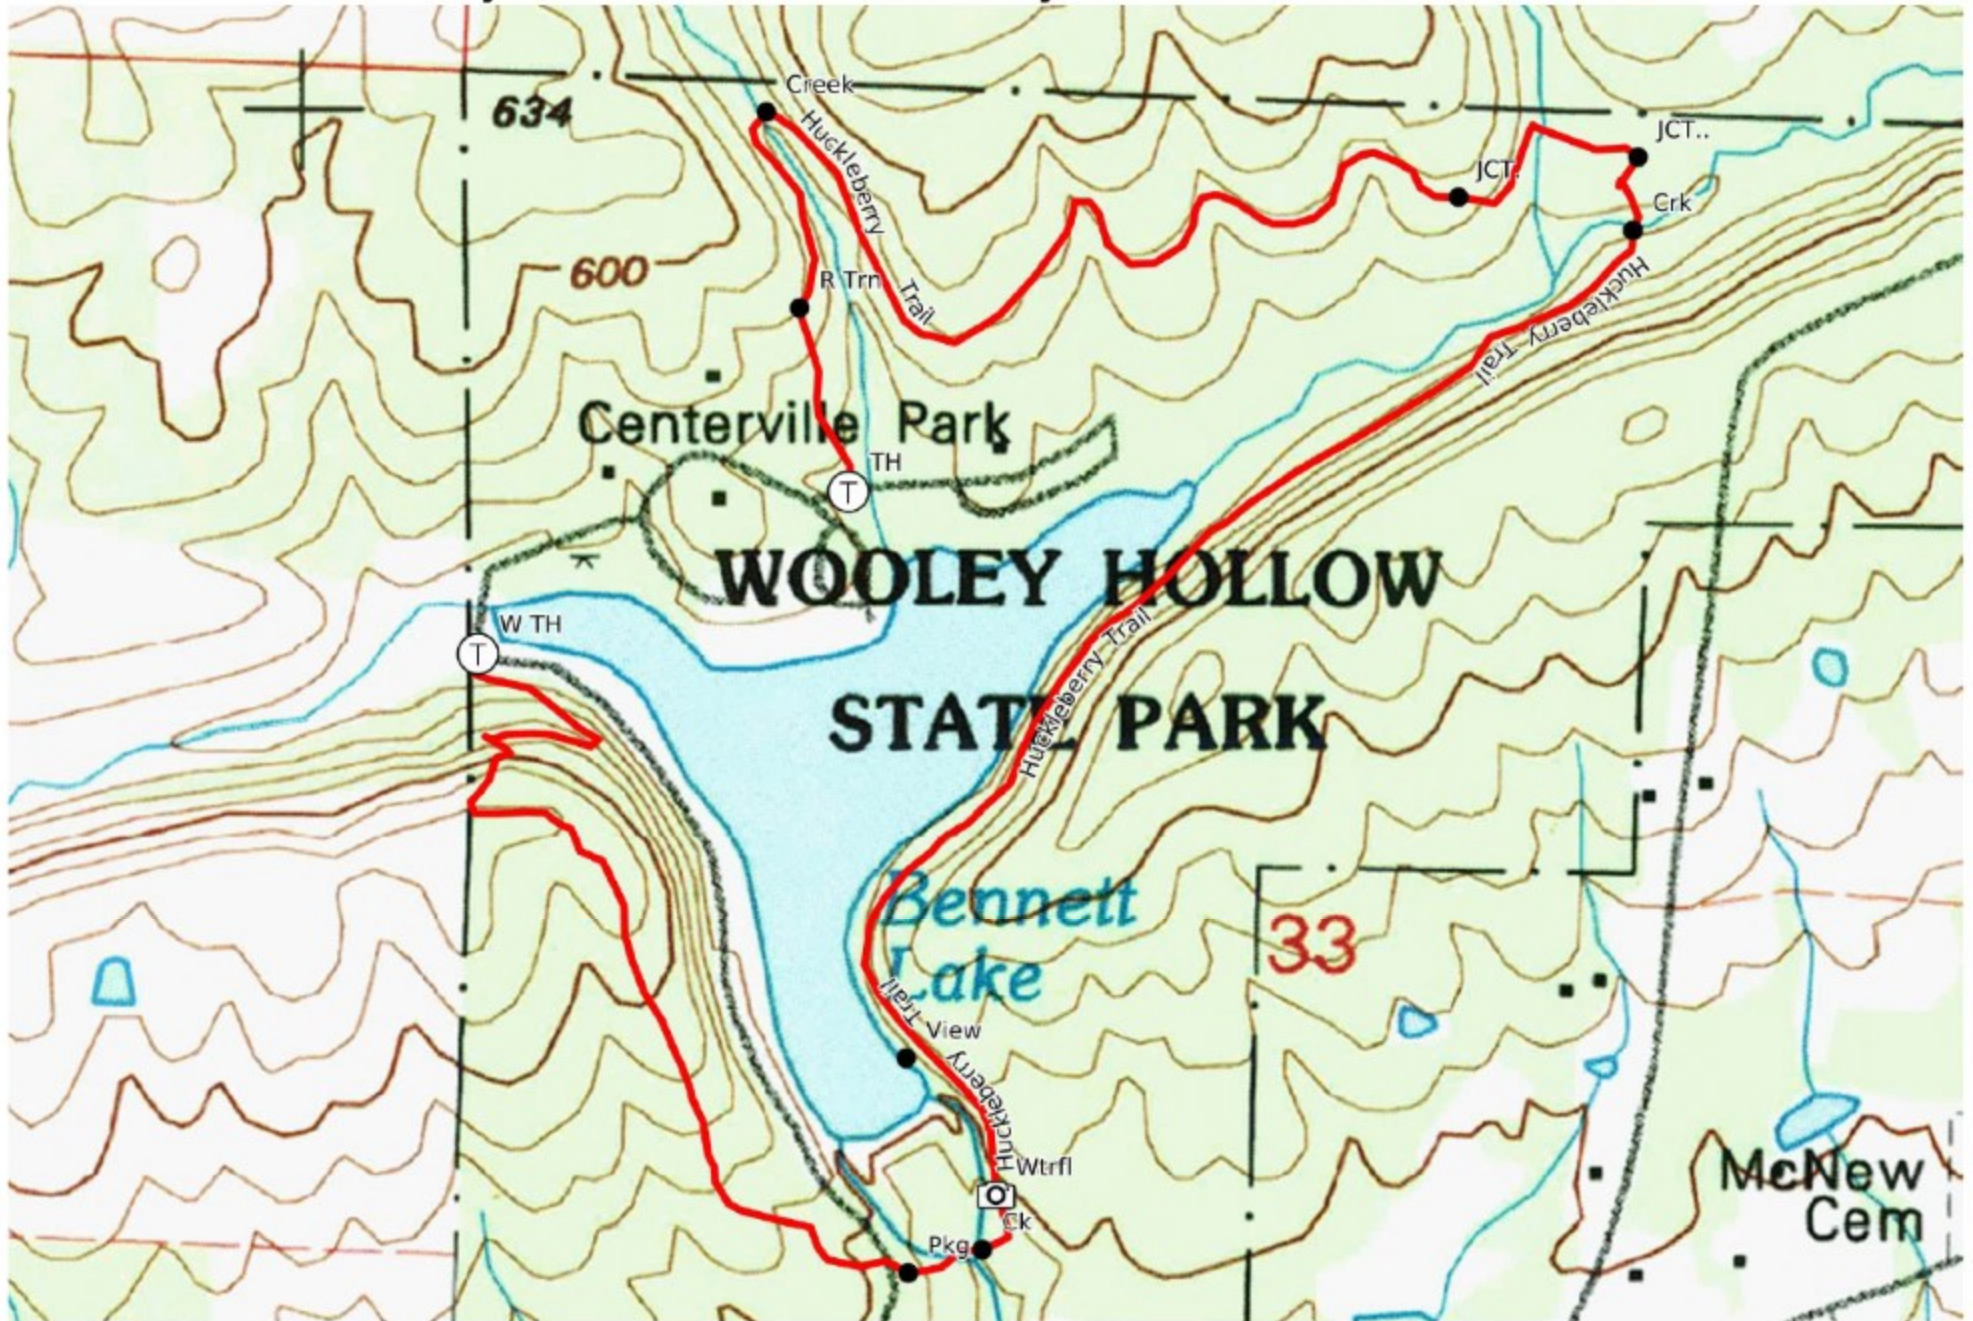

Woolly Hollow: Huckleberry Trail - Arklahoma Hiker

Mercator Projection
WGS84
UTM Zone 15S
CALTPO

MN
-0.1°