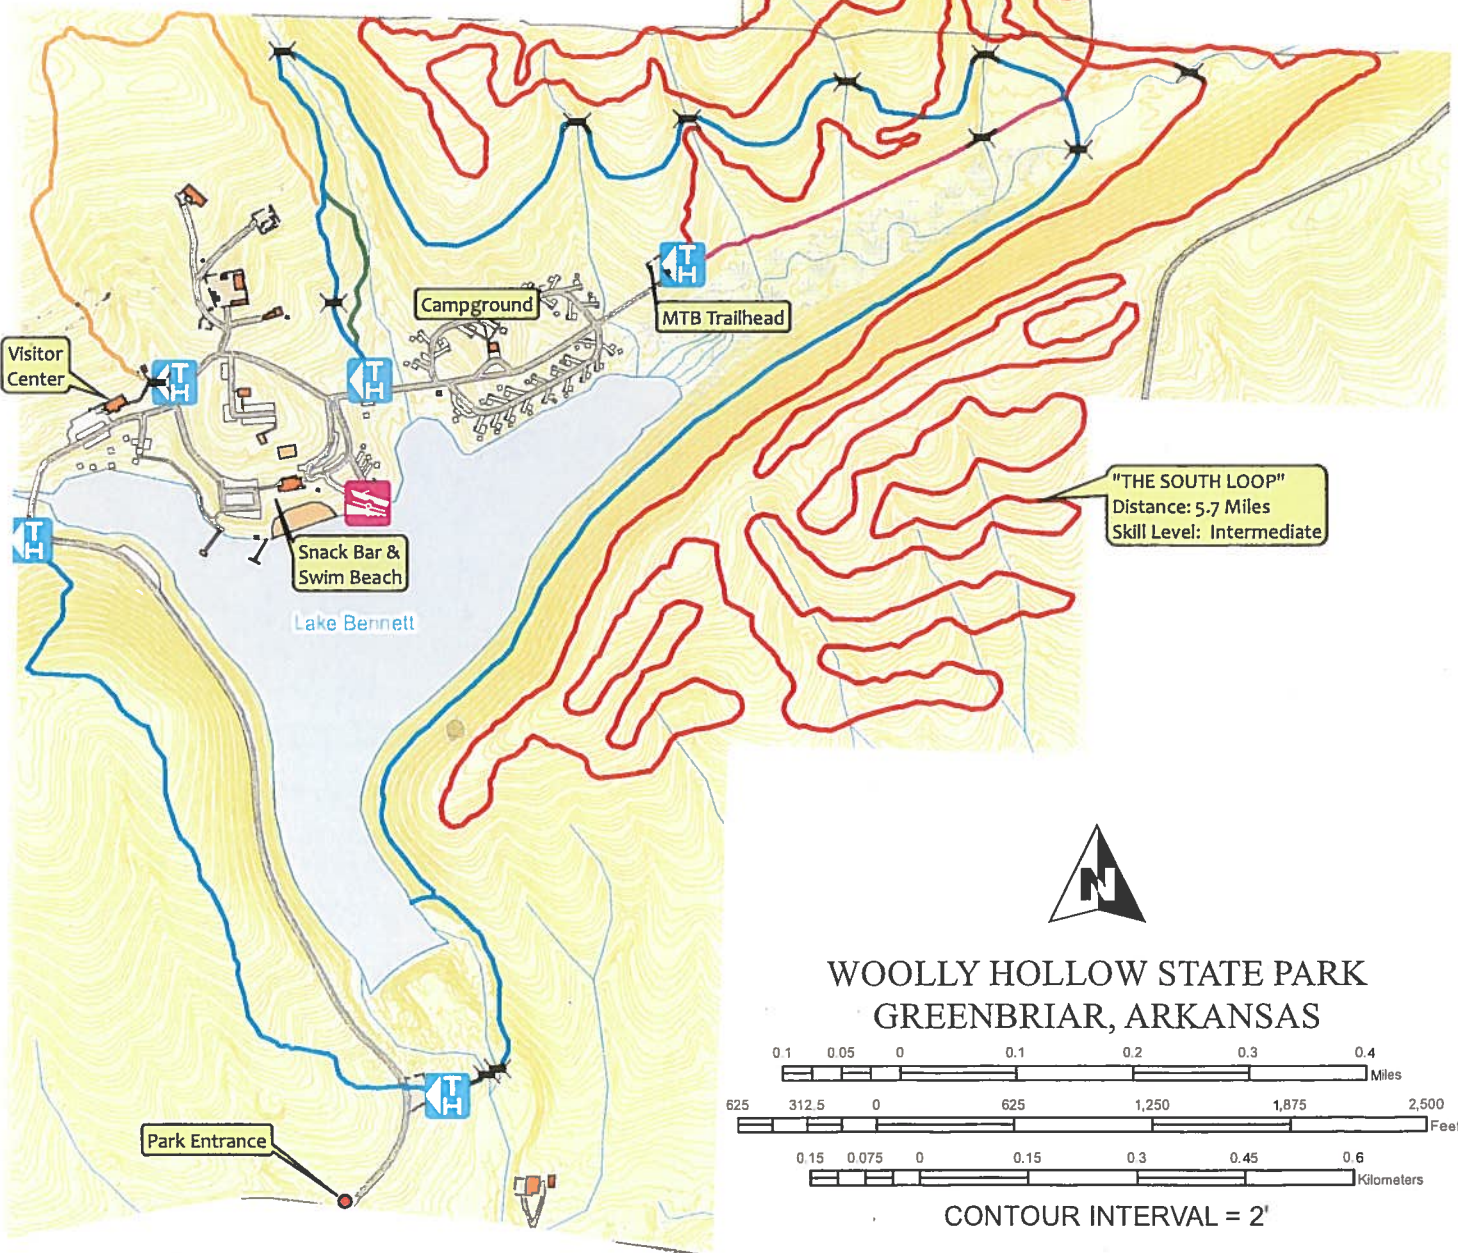

Trails of Woolly Hollow State Park

Trails

- Enders Fault Mountain Bike Trail - 9.5 mi (Hiking & Biking)
- Historic Springfield Road Trail - 0.29 mi (Hiking & Biking)
- Cabin Trail - 0.6 mi (Hiking Only)
- Gold Creek Trail - 0.13 mi (Hiking Only)
- Huckleberry Nature Trail 2.7 mi (Hiking Only)

WOOLLY HOLLOW STATE PARK GREENBRIAR, ARKANSAS

CONTOUR INTERVAL = 2'