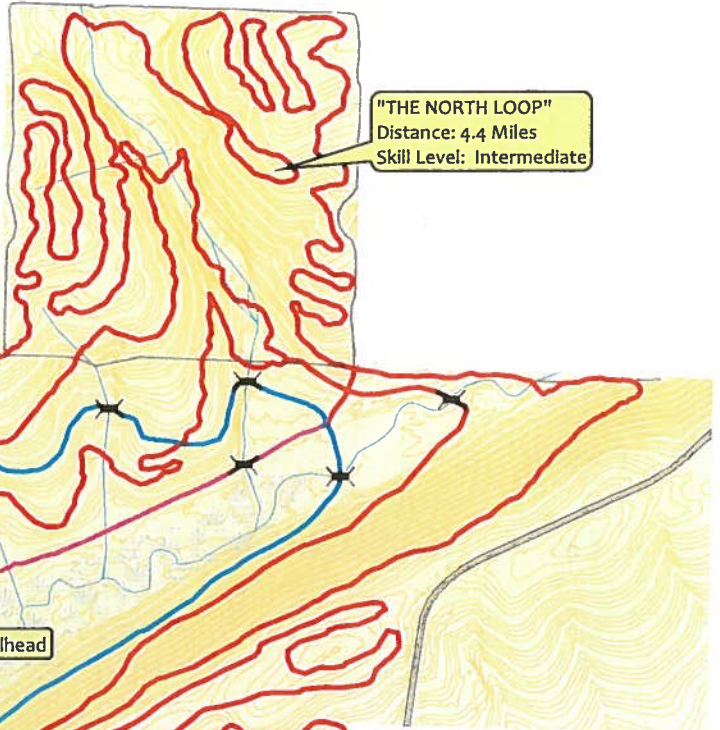

Trails of Woolly Hollow State Park

Trails

- Enders Fault Mountain Bike Trail - 9.5 mi (Hiking & Biking)
- Historic Springfield Road Trail - 0.29 mi (Hiking & Biking)
- Cabin Trail - 0.6 mi (Hiking Only)
- Gold Creek Trail - 0.13 mi (Hiking Only)
- Huckleberry Nature Trail 2.7 mi (Hiking Only)

WOOLLY HOLLOW STATE PARK GREENBRIAR, ARKANSAS

CONTOUR INTERVAL = 2'