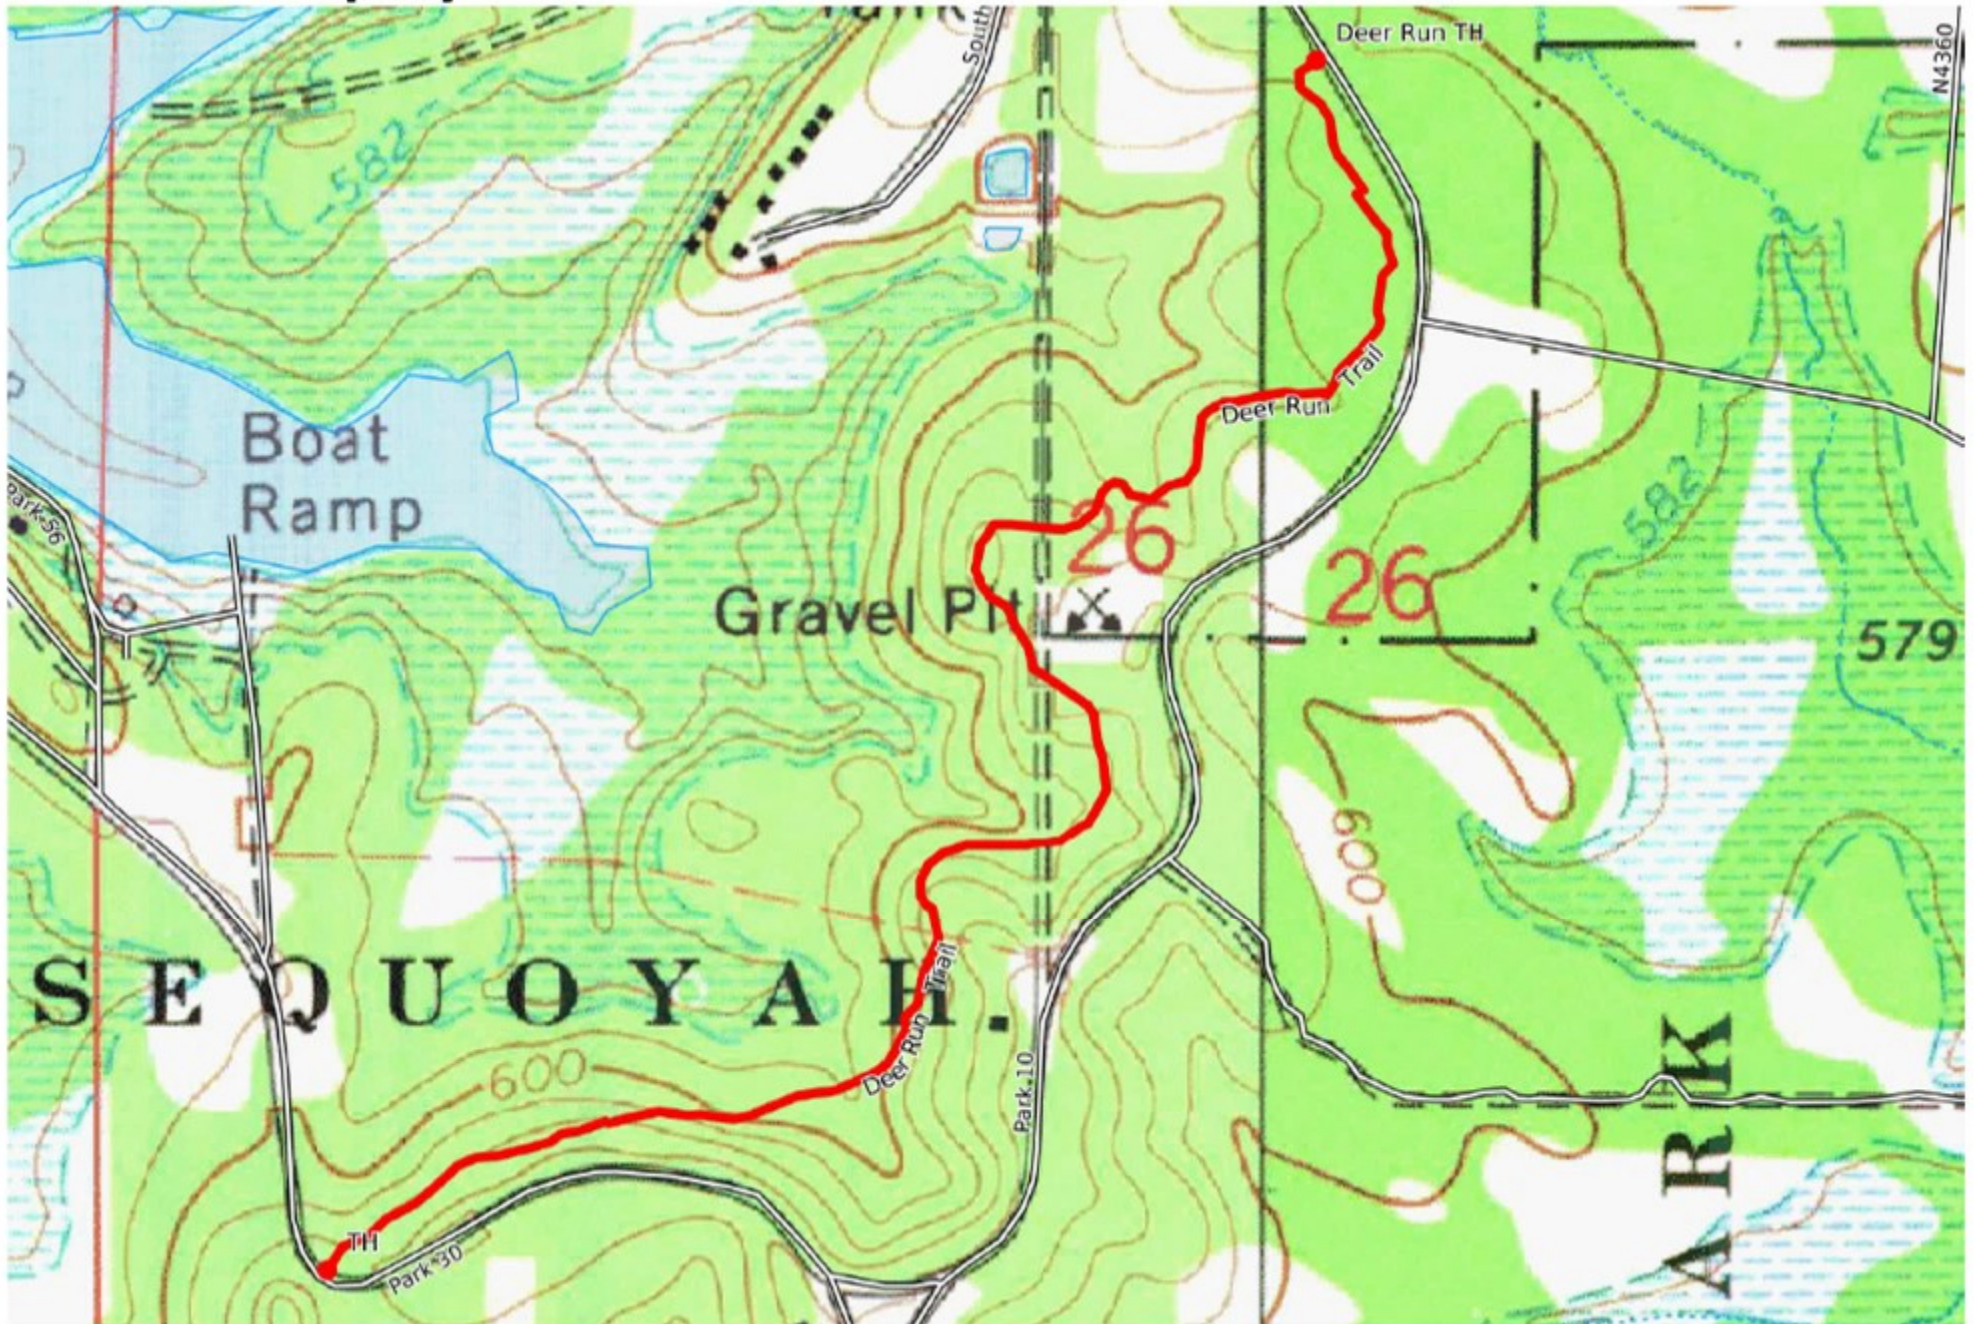

# Sequoyah S.P.: Deer Run Trail - Arklahoma Hiker

Mercator Projection  
WGS84  
USNG Zone 15STV  
CalTopo