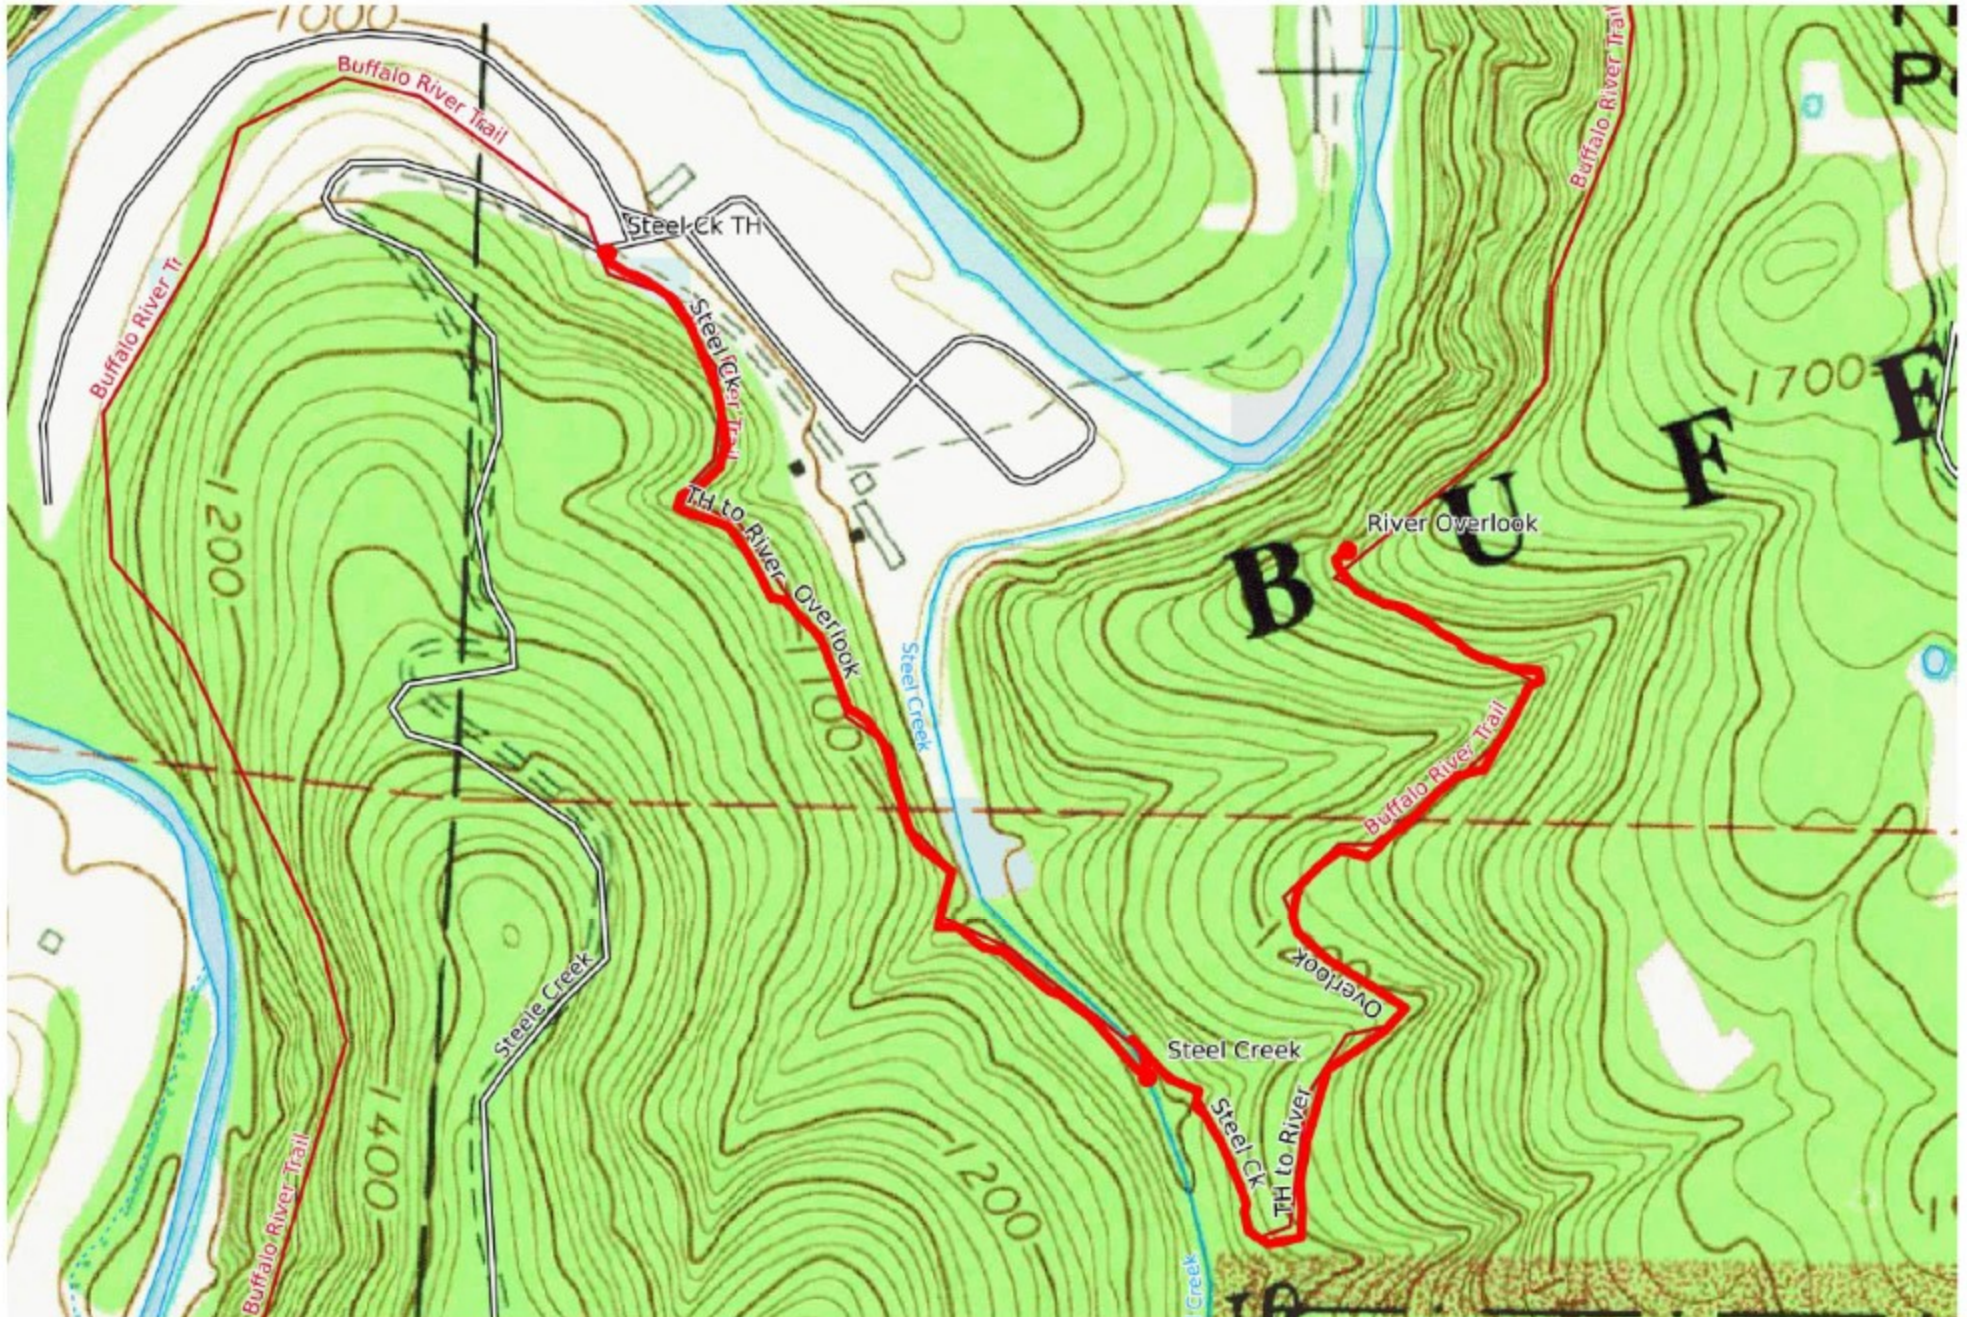

Buffalo River Trail: Steel Creek to Steel Creek Overlook - Arklahoma Hiker

Mercator Projection
WGS84
USNG Zone 15SVV
CalTopo