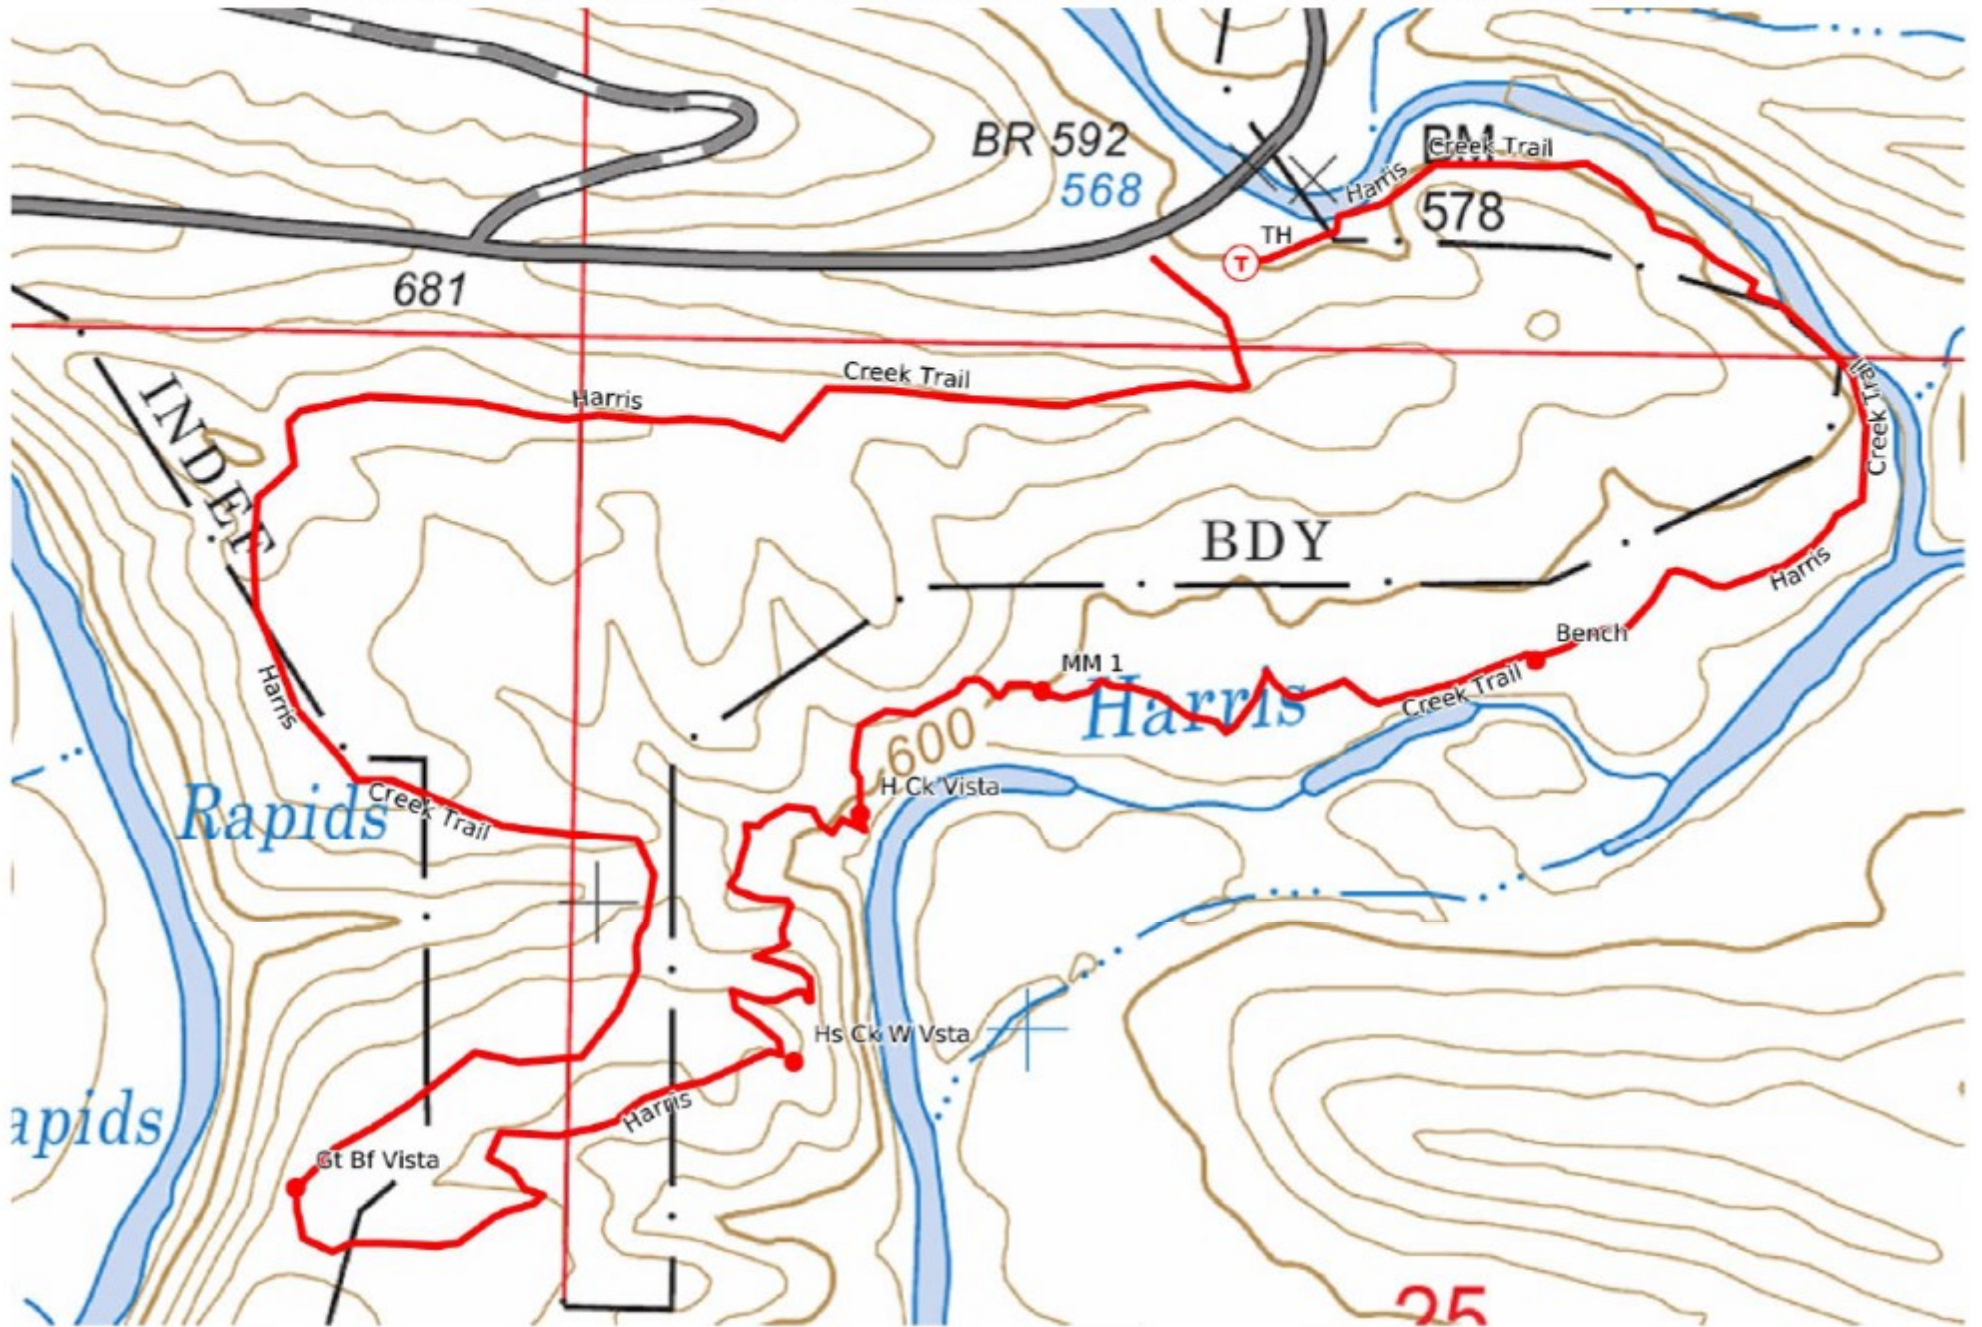

# Cossatot River State Park: Harris Creek Trail - ArklaHoma Hiker

Mercator Projection  
WGS84  
USNG Zone 15SUT  
CalTopo